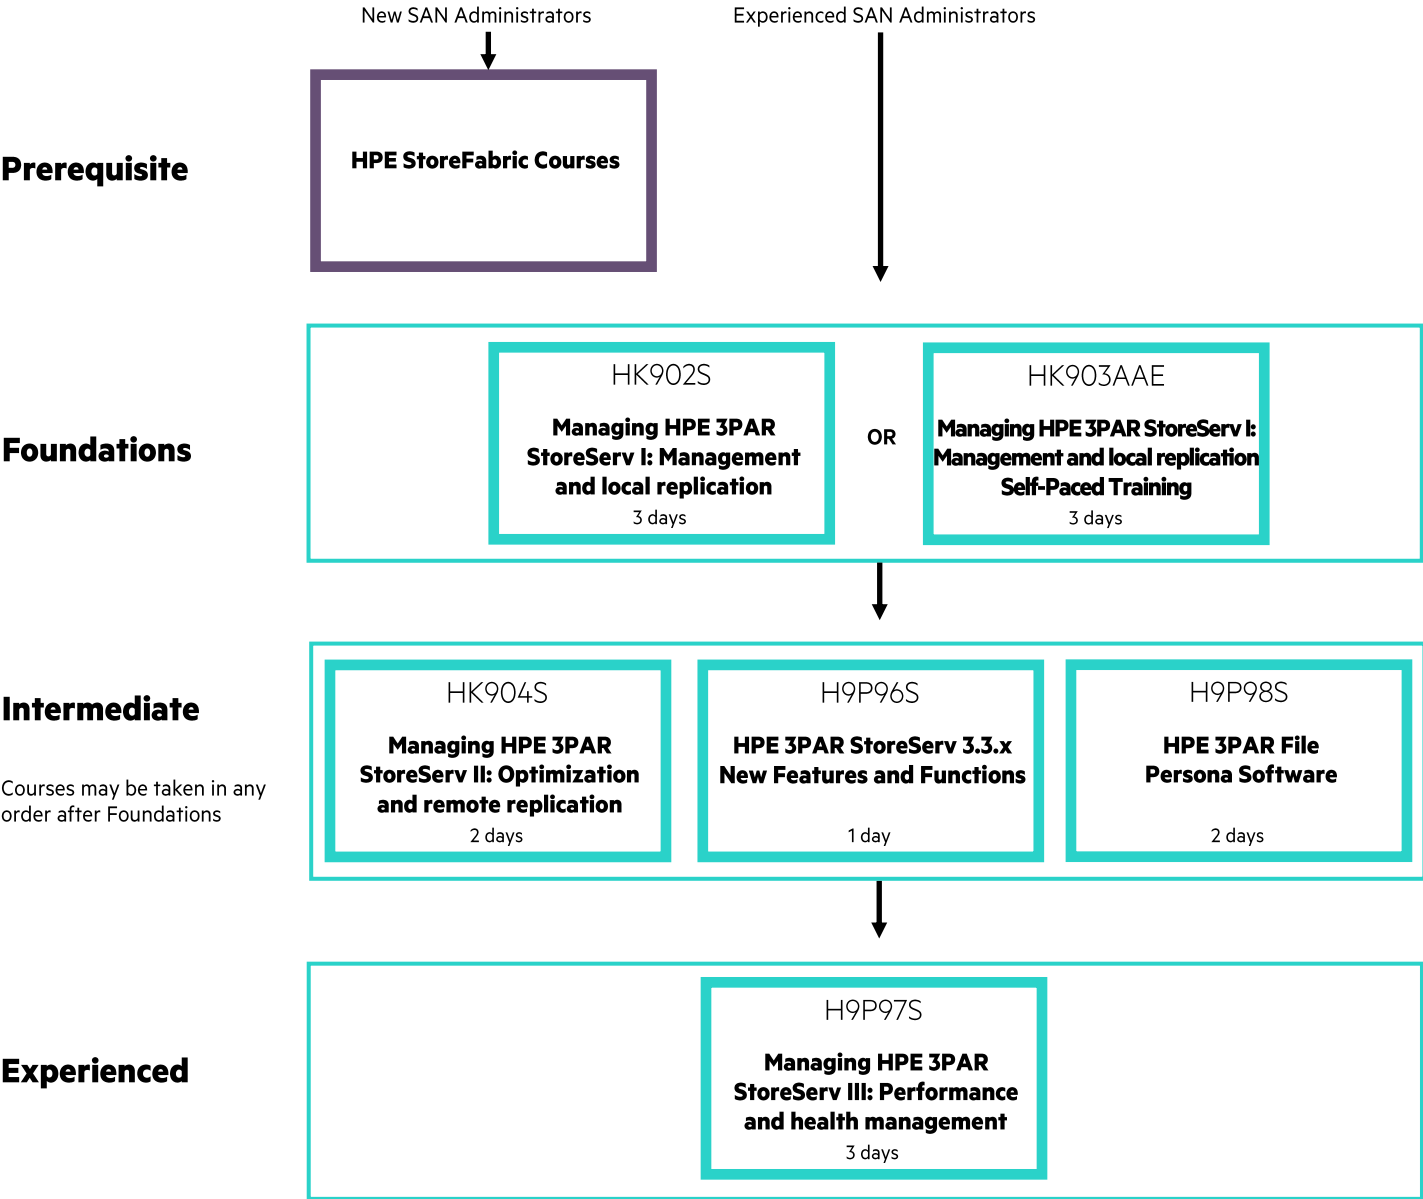

3PAR StoreServ training

Additional options

H9P99S
**HPE Recovery Manager
Central**
2 days

H6LH3AAE
**Managing HPE 3PAR
StoreServ Hands On Lab**
30 days access

H2UY8S
**HPE 3PAR Fundamentals
Subscription**
12 months

H9TJ0S
**Integrating Veeam with HPE
3PAR, Nimble and StoreOnce**
2 days

OR

H9TJ6AAE
**Integrating Veeam with HPE
3PAR, Nimble and StoreOnce
Self-Paced Training**
20 hours

Learn more at
hpe.com/ww/learnstorage