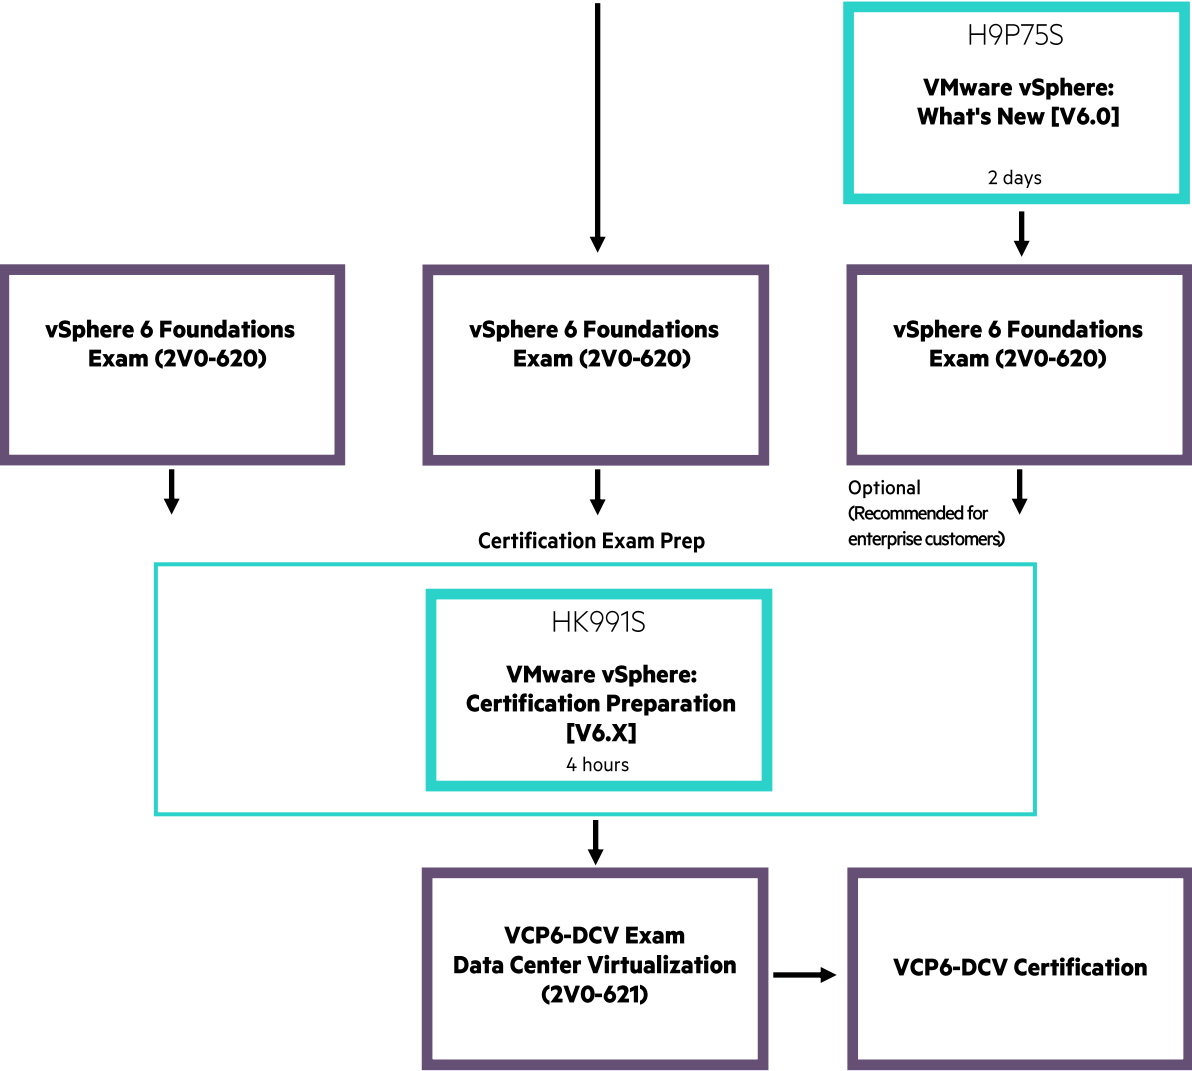

VMware vSphere

VMware vSphere 6.0

New to VMware administration track
- Standard vSphere 6 offering

Accelerated vSphere 6 track
- Users with prior vSphere experience (V5.0 and earlier)
- New users who can handle the accelerated pace

Existing vSphere 5.5 administrators track
- Users with 5.5 training

NSX

H6D08S
**VMware NSX:
Install, Configure, Manage
[V6.2]**
5 days

Learn more at

hpe.com/us/en/training/vmware